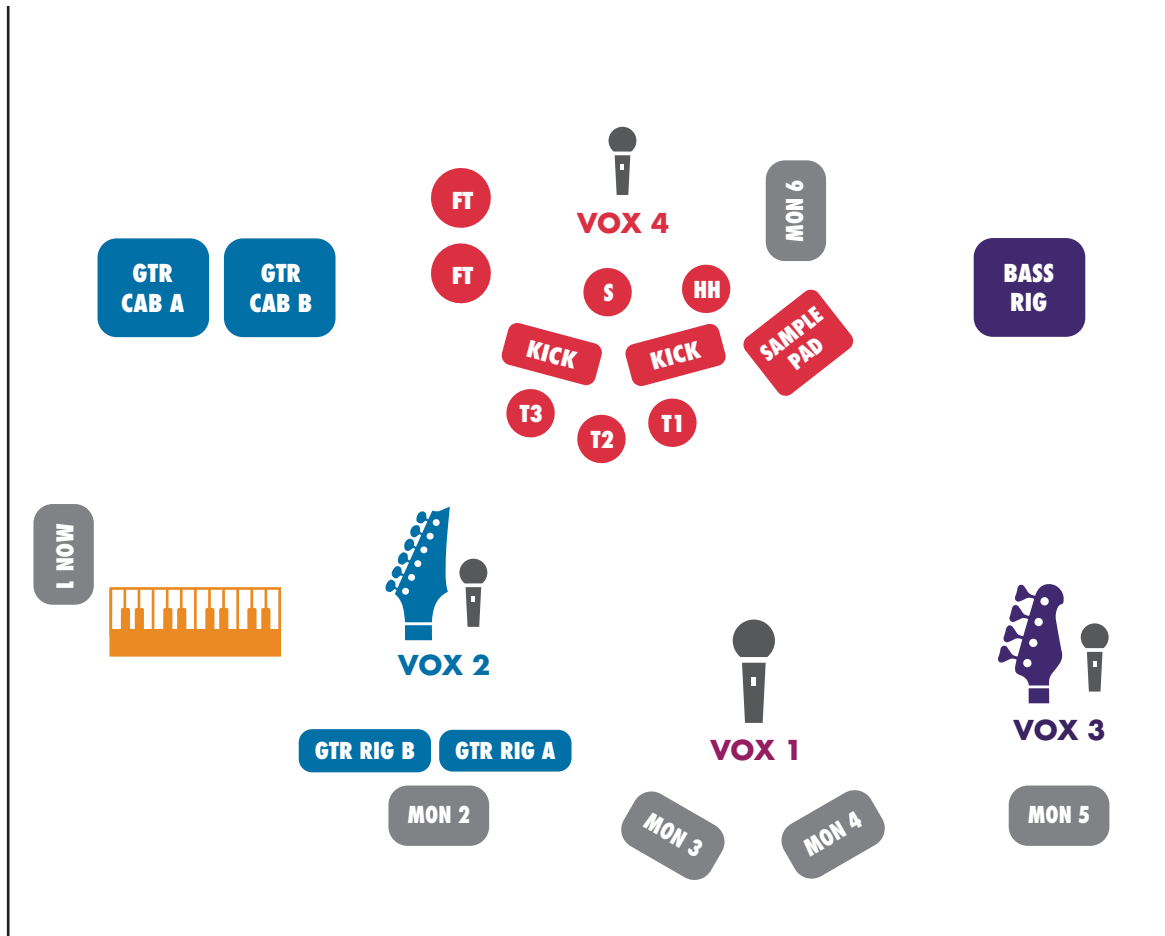

4 VOX MICS

- 3 UP FRONT
- 1 ON DRUM KIT

11 DRUM MICS

- 2 OVERHEAD
- 1 HI HAT
- 3 RACK TOMS
- 2 FLOOR TOMS
- 1 SNARE
- 2 KICK

5 DIRECT INPUTS

- GTR RIG A (Line 6 Helix - XLR)
- GTR RIG B (Line 6 HX Stomp + FX - 1/4")
- KEYS
- BASS
- DRUM SAMPLE PAD

4 MIC STANDS

- VOX 1 - Straight
- VOX 2 - Boom
- VOX 3 - Boom
- VOX 4 - Artist Provides

MONITOR SYSTEM

5 Wedges, 1 Drum Monitor, 6 Monitor Mixes

MONITOR MIXES

- **MON 1:** KEYS, VOX 1, GTR
- **MON 2 [VOX 2]:** VOX 1-4, KEYS, BASS, GTR
- **MON 3/4 [VOX 1]:** VOX 1-4, KEYS, GTR, BASS
- **MON 5 [VOX 3]:** KICK, BASS, KEYS, GTR, VOX 1-4
- **MON 6 [VOX 4]:** KICK, SNARE, TOMS, SAMPLE PAD, VOX 1-4, BASS, GTR, KEYS

FOR INFORMATION, PLEASE CONTACT:

Anne Thow | 757-714-2516
girlcanthelpittribute@gmail.com

VIEW ONLINE & DOWNLOAD PDF <https://www.girlcanthelpit.com/production-specs/>